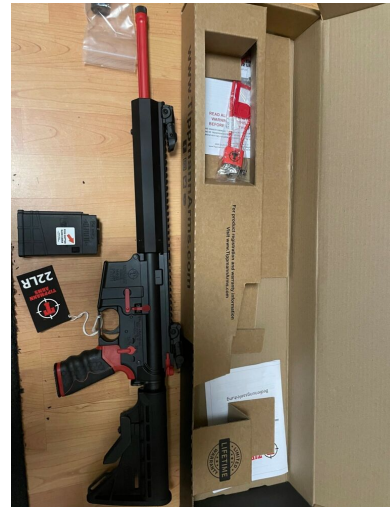

TIPPMANN

M4-22 Redline GS für Sportschützen

Kaliber: Langwaffen - Kleinkaliber

Kategorie: .22LR

Zustand: neu

Zum Kauf dieses Produkts ist die Vorlage der Erwerbsberechtigung erforderlich!

Beschreibung:

TIPPMANN A10119 M4-22 REDLINE Längere Ausführung mit mehr Leistung auf 100 Meter!

.22LR Semi Auto Germany Handguard

Inklusive TK AR 15 hive Grips

TK Game Changer Pro Compensator

Barrel Red Duracote Finish UVP 1069€

Sonstiges:

Tippmann Arms M4-REDLINE - (No Optics)

The M4-22 REDLINE is a joint collaboration between Tippmann Arms and Tandemkross with a goal to offer the M4-22 in a competition ready configuration. The M4-22 REDLINE features the TK "Game Changer PRO" Compensator and the ultra-comfortable TK AR15 "hiveGrips", 16" red Fluted barrel, and red accents.

The M4-22 REDLINE a premium .22 caliber semi-automatic tactical rimfire rifle with aluminum upper and lower receivers and all the features of a true M4. The M4-22 REDLINE is largely mil-spec compatible and will accept most AR15 stocks, handguards, and sights. The M4-22 REDLINE has the look, feel and controls of a true M4.

Features and Specifications[]- 16" Fluted 4150 Solid Steel Barrel with Red Duracoat Finish[]- TK AR15 "hiveGrips" Red/Black[]- TK "Game Changer PRO" Compensator

Waffe und Deutscher Handschutz 16" 40,6cm
1-16"Twist

969,00 EUR*

* inkl. MwSt.; zzgl. Versandkosten

Anbieterinformationen

WSK Waffen Sprenger Kirchdorf

Hochstraße 1
93348 Kirchdorf
Bayern

Telefon:

0159-04795929

E-Mail:

WSK-Waffen@gmx.de

Webseite:

WSK-Waffen.de